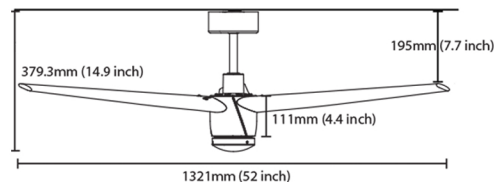

15W CCT LED

5000K   3400K   2700K